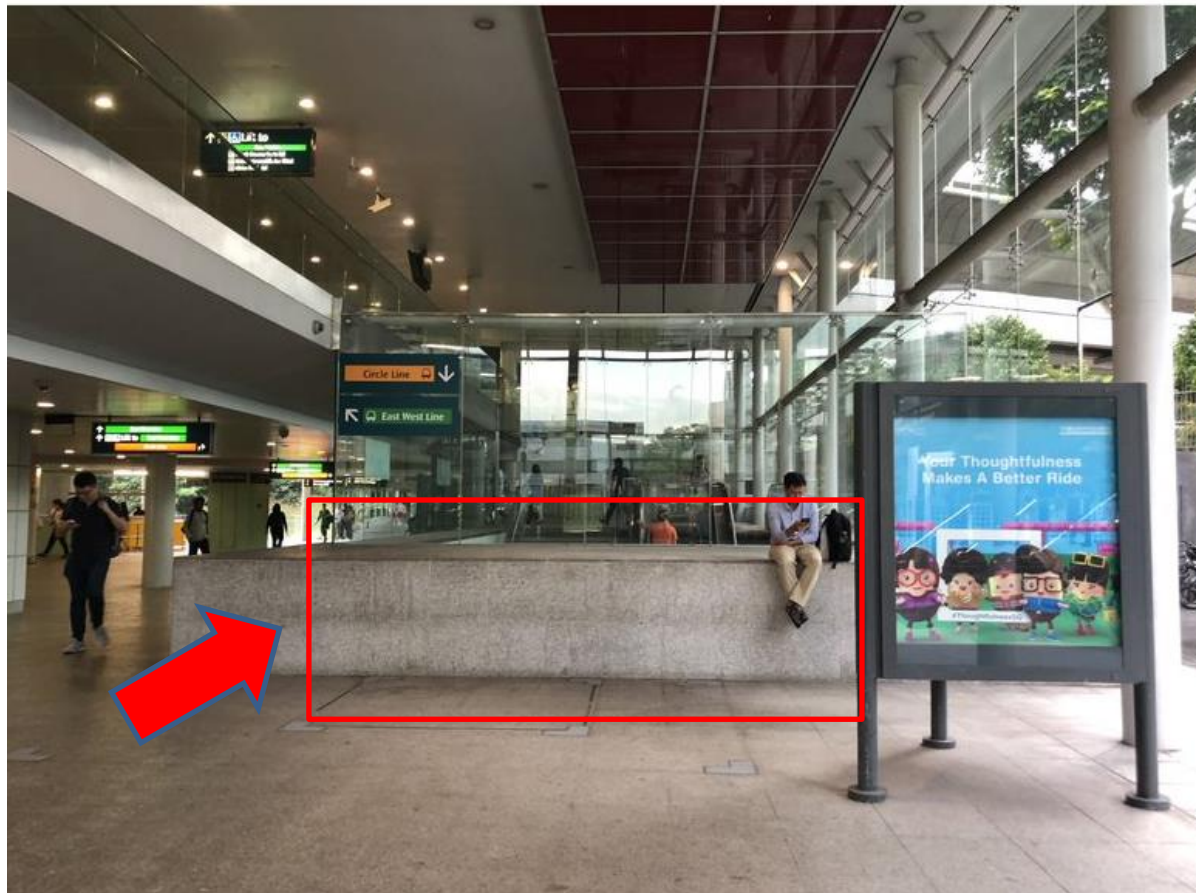

CONTENT PAGE

1. Bishan MRT
2. Bukit Batok MRT
3. Bukit Gombak MRT
4. Buona Vista MRT
5. Clementi Bus Interchange
6. Jurong East MRT
7. Tiong Bahru MRT
8. Woodlands MRT

**LOCATION: BISHAN MRT STATION
(EXIT B/E, NEXT TO CANTON PARADISE)**

TIN COLLECTION / RETURN AREA

LOCATION: BUKIT BATOK MRT

TIN COLLECTION / RETURN AREA

LOCATION: BUKIT GOMBAK MRT (EXIT B/C, OUTSIDE POSB)

TIN COLLECTION / RETURN AREA

LOCATION: BUONA VISTA (EXIT B/C)

TIN COLLECTION / RETURN AREA

LOCATION: CLEMENTI BUS INTERCHANGE (BESIDE PASSENGER SERVICE)

TIN COLLECTION / RETURN AREA

LOCATION: JURONG EAST MRT (EXIT A, LEVEL 1)

TIN COLLECTION / RETURN AREA

LOCATION: TIONG BAHRU MRT (INFRONT OF BUZZ)