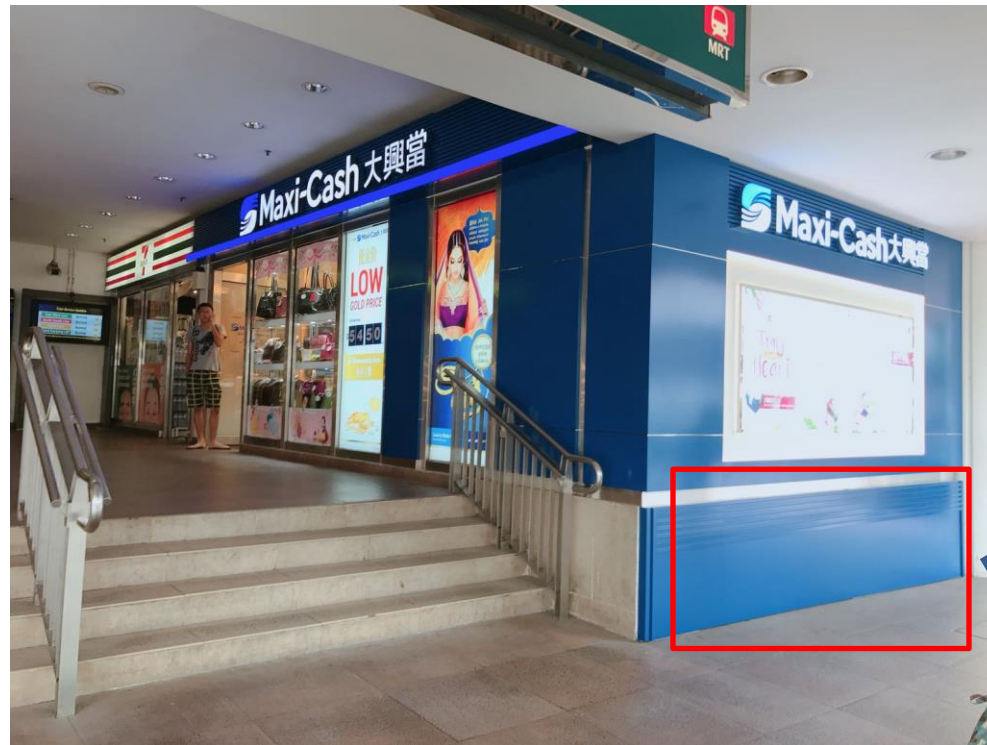

CONTENT PAGE

1. Bishan MRT
2. Bukit Batok MRT
3. Bukit Gombak MRT
4. Buona Vista MRT
5. Clementi Bus Interchange
6. Jurong East MRT
7. Tiong Bahru MRT
8. Woodlands MRT

**LOCATION: BISHAN MRT STATION
(EXIT B/E, NEXT TO CANTON PARADISE)**

TIN COLLECTION / RETURN AREA

LOCATION: BUKIT BATOK MRT

TIN COLLECTION / RETURN AREA

LOCATION: BUKIT GOMBAK MRT (EXIT B/C, OUTSIDE POSB)

TIN COLLECTION / RETURN AREA

LOCATION: BUONA VISTA (EXIT B/C)

TIN COLLECTION / RETURN AREA

LOCATION: CLEMENTI BUS INTERCHANGE (BESIDE PASSENGER SERVICE)

TIN COLLECTION / RETURN AREA

LOCATION: JURONG EAST MRT (EXIT A, LEVEL 1)

TIN COLLECTION / RETURN AREA

LOCATION: TIONG BAHRU MRT (INFRONT OF BUZZ)

TIN COLLECTION / RETURN AREA

**LOCATION: WOODLANDS (EXIT A, LEVEL 1, THE PILLARS
OPPOSITE KHUN THAI CAFÉ)**

TIN COLLECTION / RETURN AREA