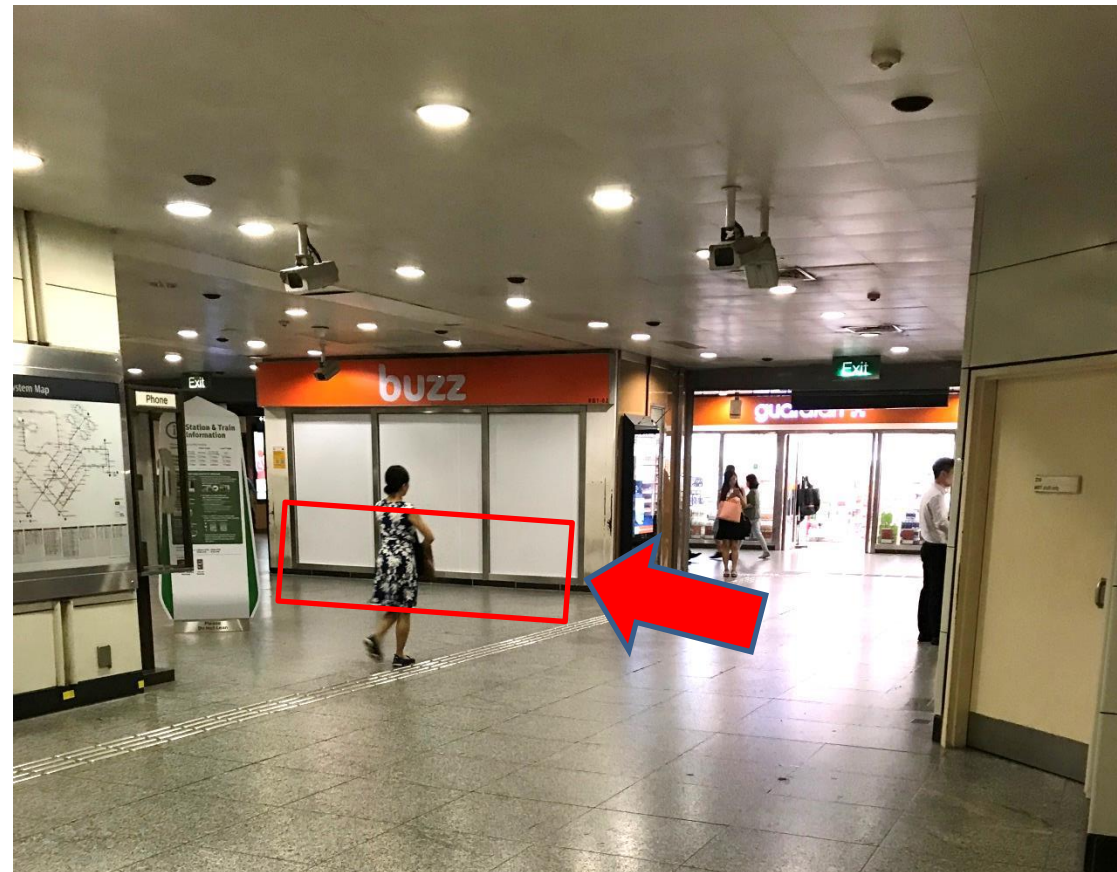

LOCATION: TIONG BAHRU MRT (INFRONT OF BUZZ)

TIN COLLECTION / RETURN AREA